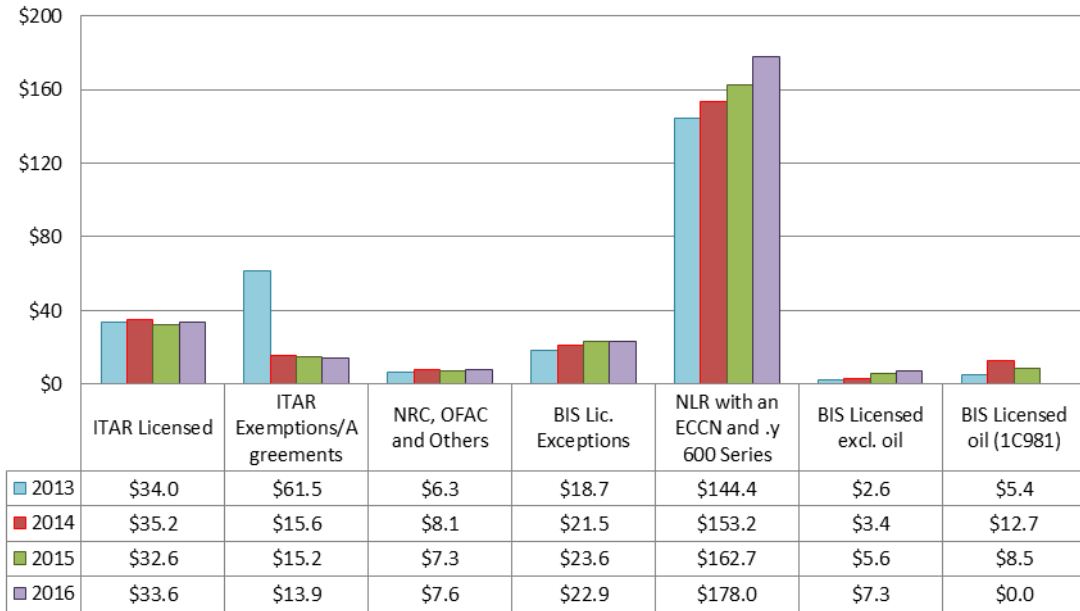

U.S. Government Control on Exports CY 2013-2016
\$billion

Source: Automated Export System, March 2017